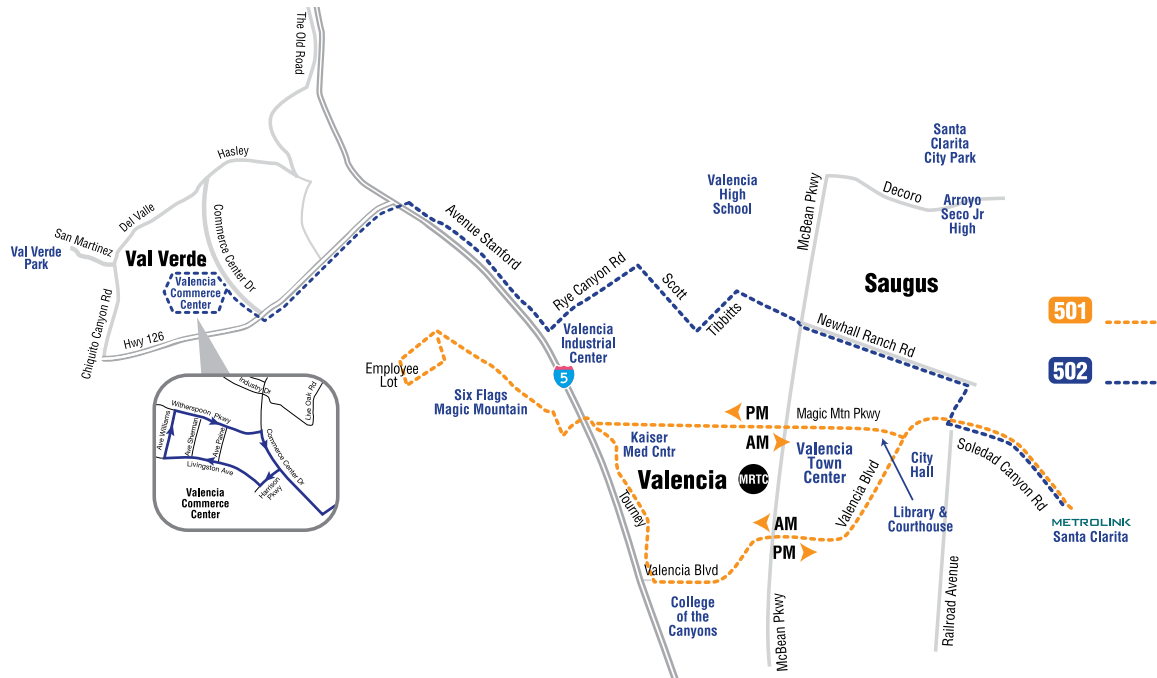

Station Links **501** **502**

SERVING: All local bus stops along scheduled service routes

Station Links **501** WEEKDAYS ONLY: Magic Mountain

Santa Clarita Metrolink Station	Valencia & Citrus	Magic Mtn Employee Gate		Magic Mountain Pkwy & Tourney Rd	Santa Clarita Metrolink Station	Magic Mtn Employee Gate	Tourney Rd & Wayne Mills Dr	Santa Clarita Metrolink Station		Magic Mtn & Town Ctr Drve	Tourney Rd & Wayne Mills Dr	Magic Mtn Employee Gate
		Arrive	Depart					Arrive	Depart			
M 6:11	6:18	6:29	6:50	6:58	7:08	4:00	4:08	4:28	4:40	4:52	6:05	5:00
M 7:28	7:35	7:46	7:46	7:54	8:04	5:10	5:16	5:36	M 5:50	6:02		
M 8:32	8:39	8:50					6:05	6:20				

Station Links **502** WEEKDAYS ONLY: Commerce Center

Commerce Ctr & Harrison Pkwy	Commerce Ctr & Witherspoon	Hwy 126 & Commerce Ctr	Rye Cyn & Ave Stanford	Santa Clarita Metrolink Platform		Ave Stanford & Rye Cyn	Hwy 126 & Commerce Ctr	Commerce Ctr & Harrison Pkwy	Commerce Ctr & Witherspoon
				Arrive	Depart				
					M 6:11	6:26	6:33	6:36	6:39
	6:43	6:46	6:53	7:08	M 7:28	7:43	7:50	7:53	7:56
	7:56	7:59	8:06	8:21	M 8:32	8:47	8:53	8:56	8:59
3:55	3:58	4:01	4:08	4:23	M 4:39	4:54	5:00	5:03	
4:37	4:40	4:43	4:49	5:10	M 5:50	5:59			
5:16	5:19	5:22	5:29	5:44	M 6:32	6:42			
			6:04	6:19					

NOTES:

M Wait at Metrolink for passengers arriving on Metrolink train(s).

PM = BOLD