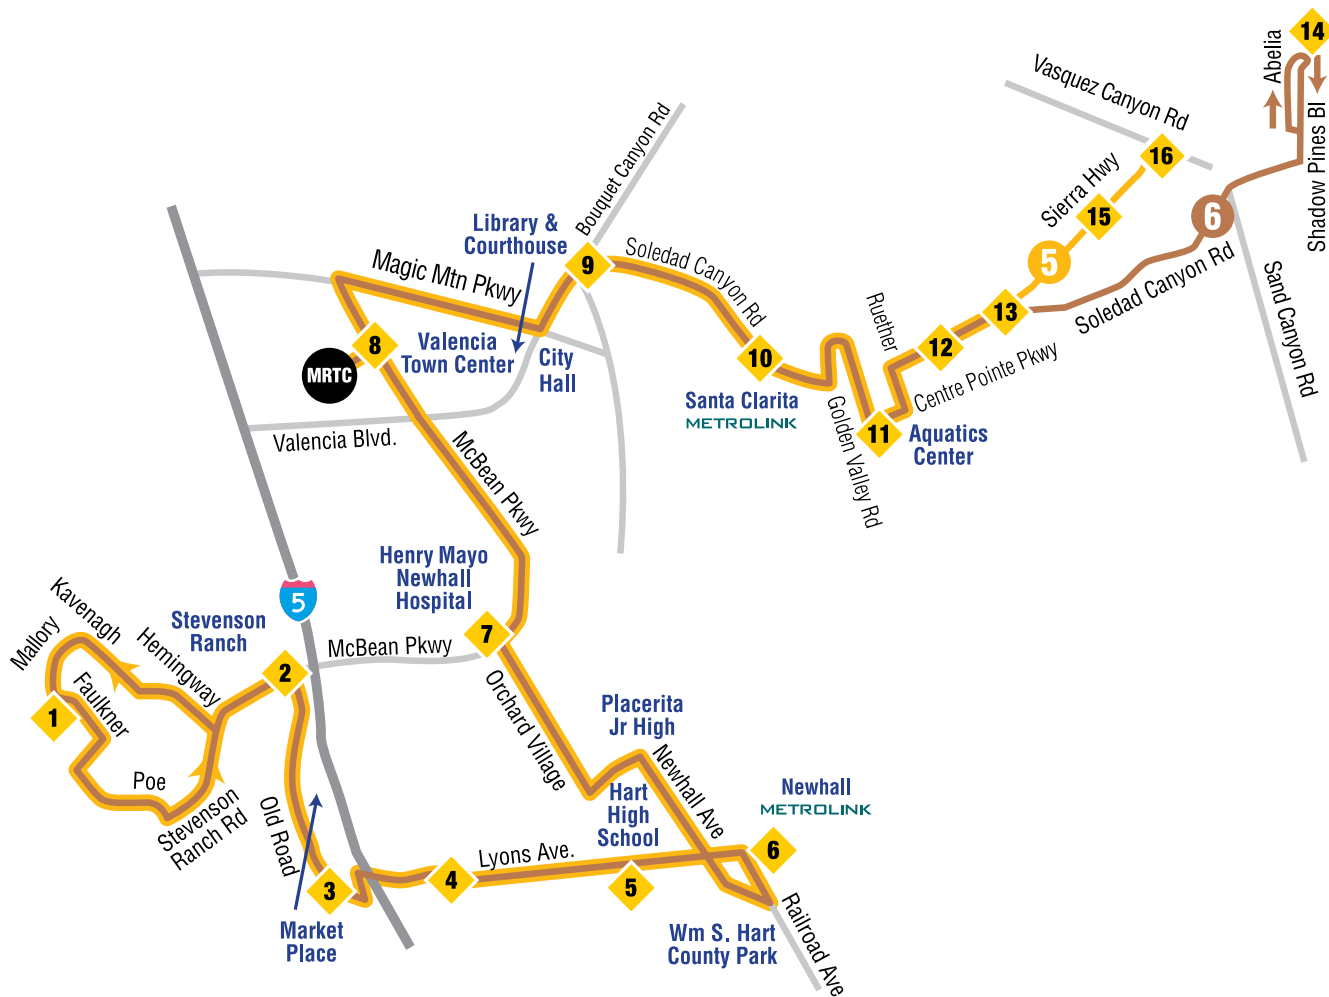

# Route 5 Route 6

**SERVING:** Shadow Pines, Sierra Highway, COC Canyon Country Campus, Aquatics Center, Bowman High School, Santa Clarita Metrolink, McBean Regional Transit Center, Valencia Town Center, Henry Mayo Newhall Memorial Hospital, Hart High School, Placerita Jr High, Newhall Metrolink, Valencia Market Place, Stevenson Ranch, Sunset Pointe

**MRTC** McBean Regional Transit Center

**NOTES:**

**R** Serves Mammoth Lane prior to Shadow Pines and Grandifloras on school days only.  
**S** Serves Canyon Country Campus stop Mondays - Thursdays only.

**U** Serves Bowman High School.

\* Use bus stop on Soledad Cyn Rd and Commuter Way

**NOTES:**

[ ] Sunday service in bracket.

T COC Canyon Country Campus stop is served on Saturdays only.

PM = BOLD