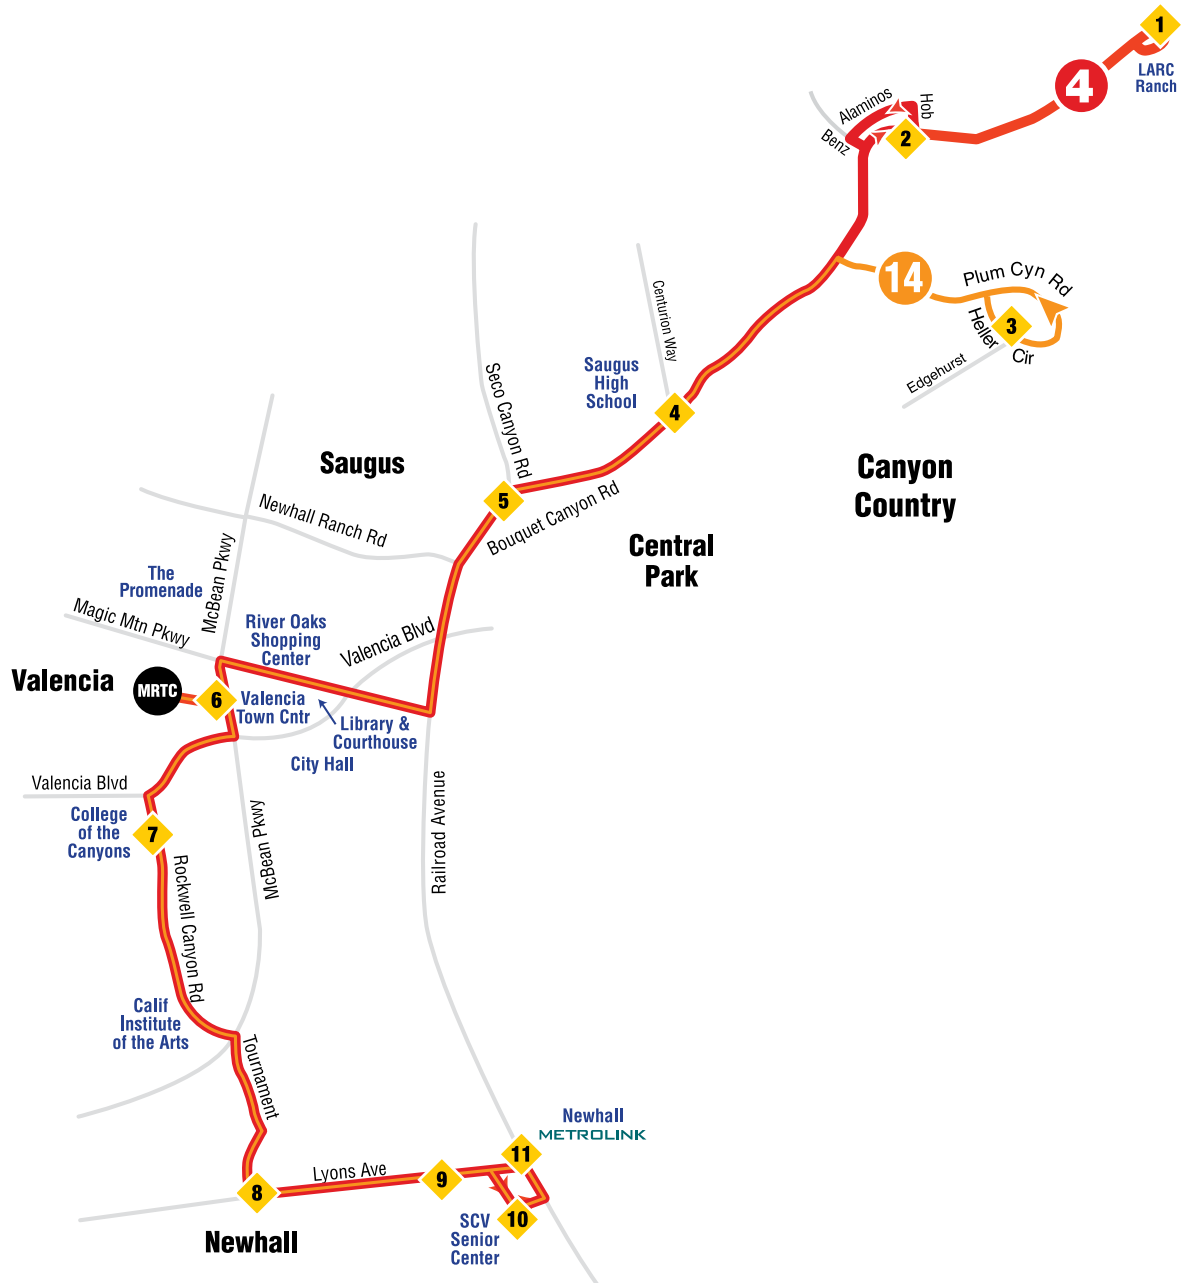

Route 4 Route 14

SERVING: Newhall Metrolink, Senior Center, College of the Canyons, McBean Regional Transit Center, River Oaks Shopping Center, Valencia Town Center, Saugus High School, LARC Ranch, Plum Canyon

NOTES:

L Upon arrival at LARC Ranch, continues in service for 5 min to drop off passengers via southbound route to Alaminos and Benz.

PM = BOLD

Route 4 Route 14 WEEKENDS: Newhall Metrolink to Bouquet & Plum Canyon

NOTES:

L Upon arrival at LARC Ranch, continues in service for 5 min to drop off passengers via southbound route to Alaminos and Benz.

[] Sunday service in bracket.

PM = BOLD