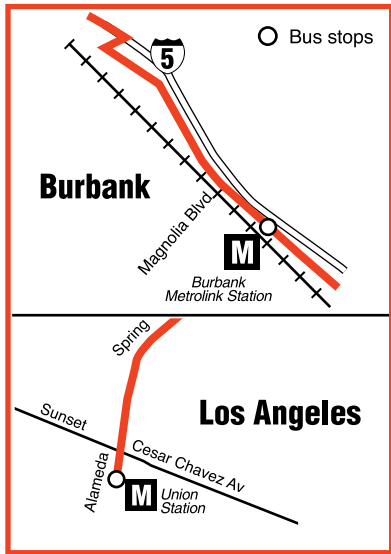

# Route 794

**WEEKDAYS:** From Downtown Los Angeles, Burbank Metrolink

A.M. Pick Up	
Union Station	Burbank Metrolink
6:50	7:15
7:15	7:40
8:00	8:25
9:00	9:25

A.M. Passenger Drop Off			
Valencia & Rockwell	McBean & Magic Mtn Pkwy	Rye Cyn & Ave Stanford	Ave Stanford & Technology
7:39	7:41	7:51	7:54
8:04	8:06	8:16	8:19
8:49	8:51	9:01	9:04
9:49	9:51	10:01	10:04

P.M. Passenger Pick Up			
Ave Stanford & Technology	Rye Cyn & Ave Stanford	McBean & Magic Mtn Pkwy	Valencia & Rockwell
1:54	1:57	2:06	2:09
2:44	2:47	2:56	2:59
3:34	3:37	3:46	3:49
4:29	4:32	4:41	4:44
5:12	5:15	5:24	5:27

P.M. Drop Off	
Burbank Metrolink	Union Station
2:34	3:04
3:24	3:54
4:14	4:44
5:09	5:39
5:52	6:17